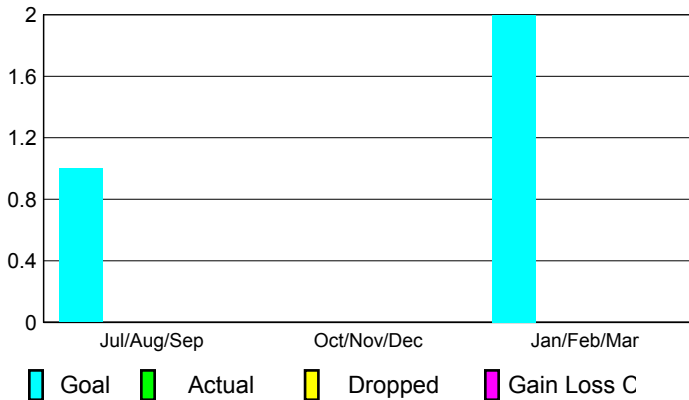

2008-2009 GMT Quarterly Report for District (or Undistricted) **District 410 B**

GMT: **Robert B Fowler**

Location: **REP OF SOUTH AFRICA**

GMT CA: **6**

CLUBS

Club Results 2008-2009

Clubs 2007-2008

Month	New Club Goal	Actual New Clubs	Actual Dropped Clubs	Gain/Loss of Clubs	Gain/Loss of Clubs
Jul/Aug/Sep	1	0	0	0	0
Oct/Nov/Dec	0	0	0	0	0
Jan/Feb/Mar	2	0	0	0	0
Totals	3	0	0	0	0

Club Results 2008-2009

Goal, New, Dropped, Gain/Loss

MEMBERSHIP

Membership Results 2008-2009

Membership 2007-2008

Month	Net Memb Goal	Actual New Memb	Actual Dropped Memb	Gain/Loss of Memb	Gain/Loss of Memb
Jul/Aug/Sep	24	38	-48	-10	15
Oct/Nov/Dec	4	19	-14	5	4
Jan/Feb/Mar	44	48	-25	23	-1
Totals	72	105	-87	18	18