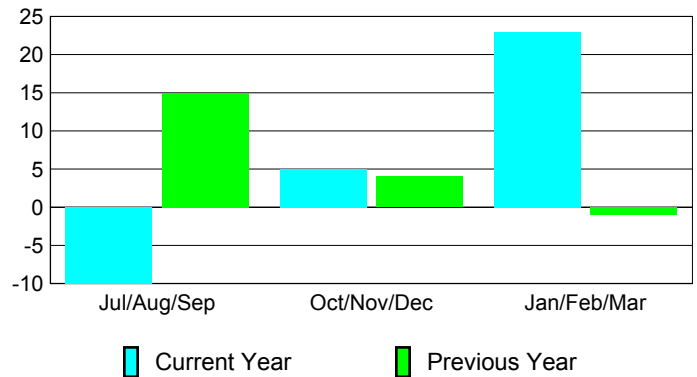

Club Results 2008-2009

Goal, New, Dropped, Gain/Loss

MEMBERSHIP

Membership Results 2008-2009

Membership 2007-2008

Month	Net Memb Goal	Actual New Memb	Actual Dropped Memb	Gain/Loss of Memb	Gain/Loss of Memb
Jul/Aug/Sep	24	38	-48	-10	15
Oct/Nov/Dec	4	19	-14	5	4
Jan/Feb/Mar	44	48	-25	23	-1
Totals	72	105	-87	18	18

Membership Results 2008-2009

Goal, New, Dropped, Gain/Loss

Comparison of Club Gain/Loss

Current Year Compared to the Previous Year

Comparison of Membership Gain/Loss

Current Year Compared to the Previous Year

YTD Status Quo Clubs 2008-2009

Status Quo Clubs Compared to Status Quo Members

Gender Comparison 2008-2009