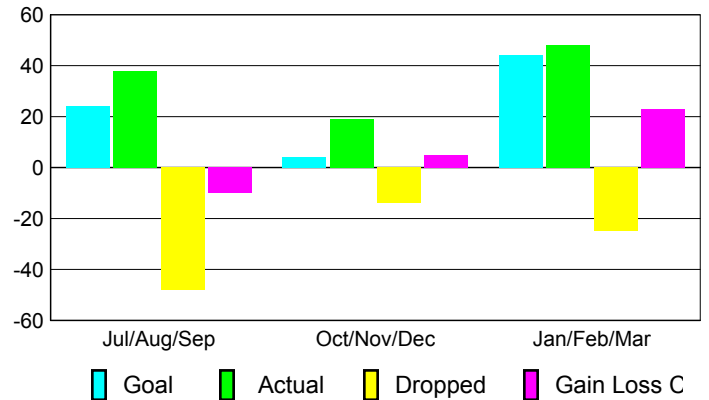

2008-2009 GMT Quarterly Report for District (or Undistricted) **District 410 B**

GMT: **Robert B Fowler**

Location: **REP OF SOUTH AFRICA**

GMT CA: **6**

CLUBS

Club Results 2008-2009

Clubs 2007-2008

Month	New Club Goal	Actual New Clubs	Actual Dropped Clubs	Gain/Loss of Clubs	Gain/Loss of Clubs
Jul/Aug/Sep	1	0	0	0	0
Oct/Nov/Dec	0	0	0	0	0
Jan/Feb/Mar	2	0	0	0	0
Totals	3	0	0	0	0

Club Results 2008-2009

Goal, New, Dropped, Gain/Loss

MEMBERSHIP

Membership Results 2008-2009

Membership 2007-2008

Month	Net Memb Goal	Actual New Memb	Actual Dropped Memb	Gain/Loss of Memb	Gain/Loss of Memb
Jul/Aug/Sep	24	38	-48	-10	15
Oct/Nov/Dec	4	19	-14	5	4
Jan/Feb/Mar	44	48	-25	23	-1
Totals	72	105	-87	18	18

Membership Results 2008-2009

Goal, New, Dropped, Gain/Loss

Comparison of Club Gain/Loss

Current Year Compared to the Previous Year

Comparison of Membership Gain/Loss

Current Year Compared to the Previous Year